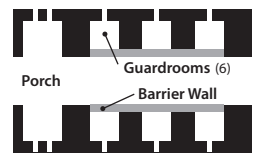

1 **14** **Ezekiel's Orientation Tour**
40.1-42.20

Typical Gate (cf. 40.6-16)
*Gates measure 25c. x 50c.
 Outer gates. seven steps; porches in
 Inner gates. eight steps; porches out
 North inner gate (south also?).
 eight slaughtering tables (40.39-43)*